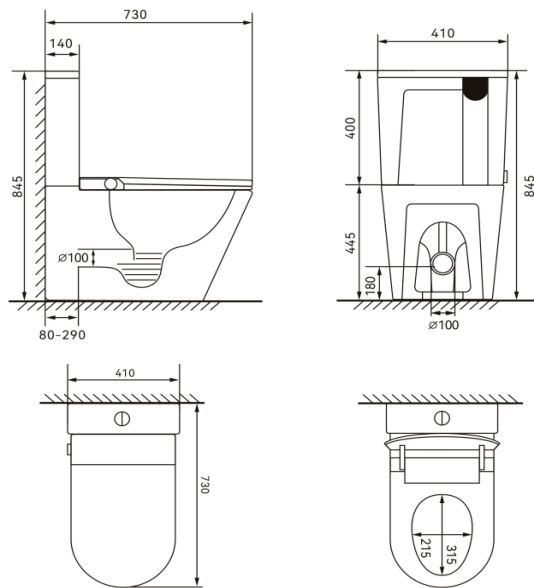

ZENMO IQ TOILET SUITE

WELS reg No.: L47083

WELS: 4 Star 3.5L

SPECIFICATIONS

ZENMO IQ Smart Toilet Technical Specifications

- *Size: 730X410X845mm
- *Hands Free Rimless Tornado Flush
- *WELS rating: 4 star, 4.6L/3.0L (3.5 litres per flush)
- *Built in Overflow protection
- *Back (LH top), Left or Right Bottom inlet connection
- *Available in S-Trap or P-Trap
- *S-Trap: 160-260mm
- *P-Trap: 180mm
- *IP rating: IPX4